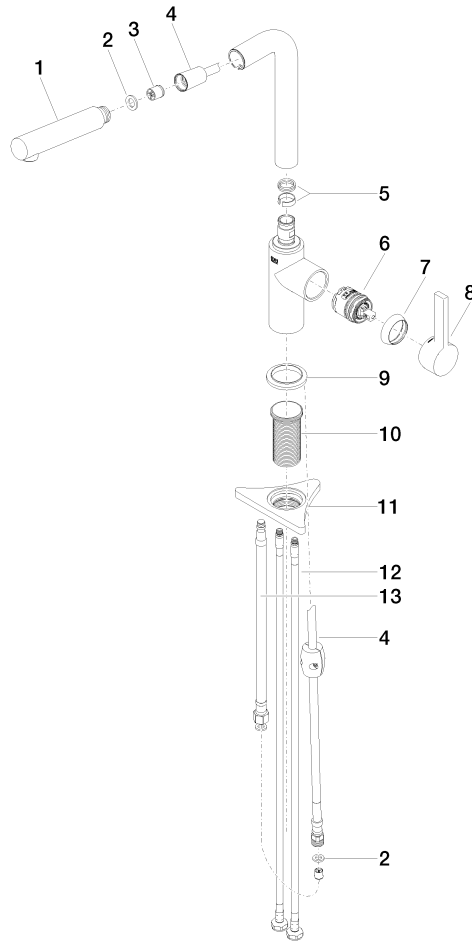

DORNBACHT PIUR Single-lever mixer Pull-out - Chrome

33 950 210

- 204mm projection
- pivotable spout 360°
- air-enriched flow
- max. flow 5 l/min at 3 bar flow pressure
- lead-free
- fabric braided hose 1500 mm

Intrinsic protection against back flow.

	Chrome	33 950 210-00 0010
	Soft Black	33 950 210-69 0010
	Brushed Nickel	33 950 210-70 0010

DORNBRACHT PIUR Single-lever mixer Pull-out - Chrome

33 950 210

Flow rate chart

Certificates

IAPMO_N-4976 (2). IAPMO_6397 (2).

DORNBRAUCH PIUR Single-lever mixer Pull-out - Chrome

33 950 210

Parts for other finishes can be found here: [Soft Black](#)

Spare parts list

No.	Item Number	Name	Quantity used	Delivery time
1	90 12 11 180 01-00	shower	1	2
2	90 14 05 081 00 90	seal	1	2
3	90 23 01 051 01 90	flow reducer	1	2
4	90 30 02 101 00 90	hose	1	2
5	90 14 15 060 00 90	gasket kit	1	2
6	90 15 05 060 00 90	cartridge	1	2
7	90 28 30 011 00-00	cover	1	2
8	90 20 21 001 00-00	handle	1	2
9	90 27 21 001 00-00	rosette	1	2
10	90 30 01 200 00 90	shaft	1	2
11	90 23 10 003 00 90	fixing set	1	2
12	04 30 04 103 00 90	hose	2	2
13	90 30 04 110 00 90	hose	1	2