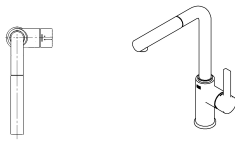

DORNBACHT PIUR Single-lever mixer Pull-out - Chrome

33 950 210

- 204mm projection
- pivotable spout 360°
- air-enriched flow
- max. flow 5 l/min at 3 bar flow pressure
- lead-free
- fabric braided hose 1500 mm

Intrinsic protection against back flow.

	Chrome	33 950 210-00 0010
	Soft Black	33 950 210-69 0010
	Brushed Nickel	33 950 210-70 0010

DORNBRACHT PIUR Single-lever mixer Pull-out - Chrome

33 950 210

Flow rate chart

Certificates

IAPMO_N-4976 (2). IAPMO_6397 (2).

DORNBRAUCH PIUR Single-lever mixer Pull-out - Chrome

33 950 210

Parts for other finishes can be found here: [Soft Black](#)

Spare parts list

No.	Item Number	Name	Quantity used	Delivery time
1	90 12 11 180 01-00	shower	1	2
2	90 14 05 081 00 90	seal	1	2
3	90 23 01 051 01 90	flow reducer	1	2
4	90 30 02 101 00 90	hose	1	2
5	90 14 15 060 00 90	gasket kit	1	2
6	90 15 05 060 00 90	cartridge	1	2
7	90 28 30 011 00-00	cover	1	2
8	90 20 21 001 00-00	handle	1	2
9	90 27 21 001 00-00	rosette	1	2
10	90 30 01 200 00 90	shaft	1	2
11	90 23 10 003 00 90	fixing set	1	2
12	04 30 04 103 00 90	hose	2	2
13	90 30 04 110 00 90	hose	1	2