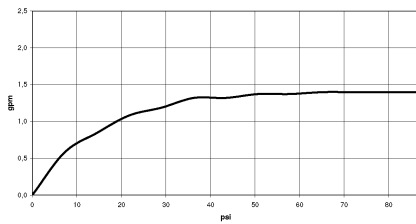

DORNBACHT PIUR Single-lever mixer Pull-out - Chrome

33 950 210

- 204mm projection
- pivotable spout 360°
- air-enriched flow
- max. flow 5 l/min at 3 bar flow pressure
- lead-free
- fabric braided hose 1500 mm

Intrinsic protection against back flow.

	Chrome	33 950 210-00 0010
	Soft Black	33 950 210-69 0010
	Brushed Nickel	33 950 210-70 0010

DORNBRACHT PIUR Single-lever mixer Pull-out - Chrome

33 950 210

Flow rate chart