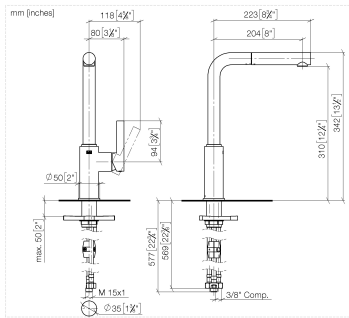

DORNBACHT PIUR Single-lever mixer Pull-out - Chrome

33 950 210

- 204mm projection
- pivotable spout 360°
- air-enriched flow
- max. flow 5 l/min at 3 bar flow pressure
- lead-free
- fabric braided hose 1500 mm

Intrinsic protection against back flow.

	Chrome	33 950 210-00 0010
	Soft Black	33 950 210-69 0010
	Brushed Nickel	33 950 210-70 0010

DORNBRACHT PIUR Single-lever mixer Pull-out - Chrome

33 950 210

Flow rate chart

Certificates

IAPMO_N-4976 (2). IAPMO_6397 (2).

DORNBRAUCH PIUR Single-lever mixer Pull-out - Chrome

33 950 210

Parts for other finishes can be found here: [Soft Black](#)

Spare parts list

No.	Item Number	Name	Quantity used	Delivery time
1	90 12 11 180 01-00	shower	1	2
2	90 14 05 081 00 90	seal	1	2
3	90 23 01 051 01 90	flow reducer	1	2
4	90 30 02 101 00 90	hose	1	2
5	90 14 15 060 00 90	gasket kit	1	2
6	90 15 05 060 00 90	cartridge	1	2
7	90 28 30 011 00-00	cover	1	2
8	90 20 21 001 00-00	handle	1	2
9	90 27 21 001 00-00	rosette	1	2
10	90 30 01 200 00 90	shaft	1	2
11	90 23 10 003 00 90	fixing set	1	2
12	04 30 04 103 00 90	hose	2	2
13	90 30 04 110 00 90	hose	1	2